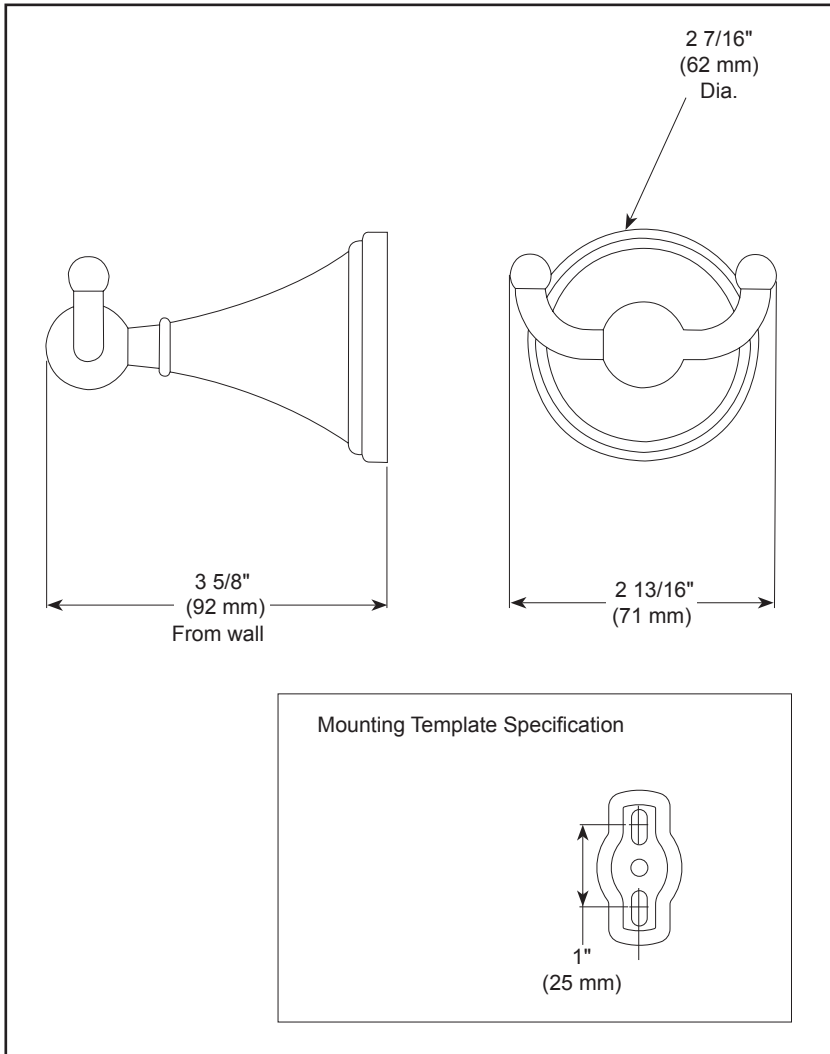

BRIZO®

ACCESSORIES

- Traditional Series
- Double Robe Hook

STANDARD SPECIFICATIONS:

- Wood blocking is preferable behind all wall surfaces. If wood blocking is not available, the following fasteners are suggested: Tile/Masonry-Plastic or lead Anchors Plaster/drywall-Toggle bolts.
- Mounting hardware and mounting instructions included with product.

WARRANTY

- Parts and Finish – Lifetime limited warranty; or for commercial purchasers, 10 years for multi-family residential (apartments and condominiums) and 5 years for all other commercial uses, in each case from the date the product is received by the original purchaser or their authorized representative (installation contractor, etc.
- Please go to www.brizo.com for the complete details of our limited warranty.

▲ Designate proper finish suffix

Brizo Kitchen & Bath Company reserves the right (1) to make changes in specifications and materials, and (2) to change or discontinue models, both without notice or obligation. Dimensions are for reference only. See current full-line price book or www.brizo.com for finish options and product availability.

Brizo Kitchen & Bath Company

55 E. 111th Street, Carmel, Indiana 46280
350 South Edgeware Road, St. Thomas, ON N5P 4L1
© 2026 Brizo Kitchen & Bath Company