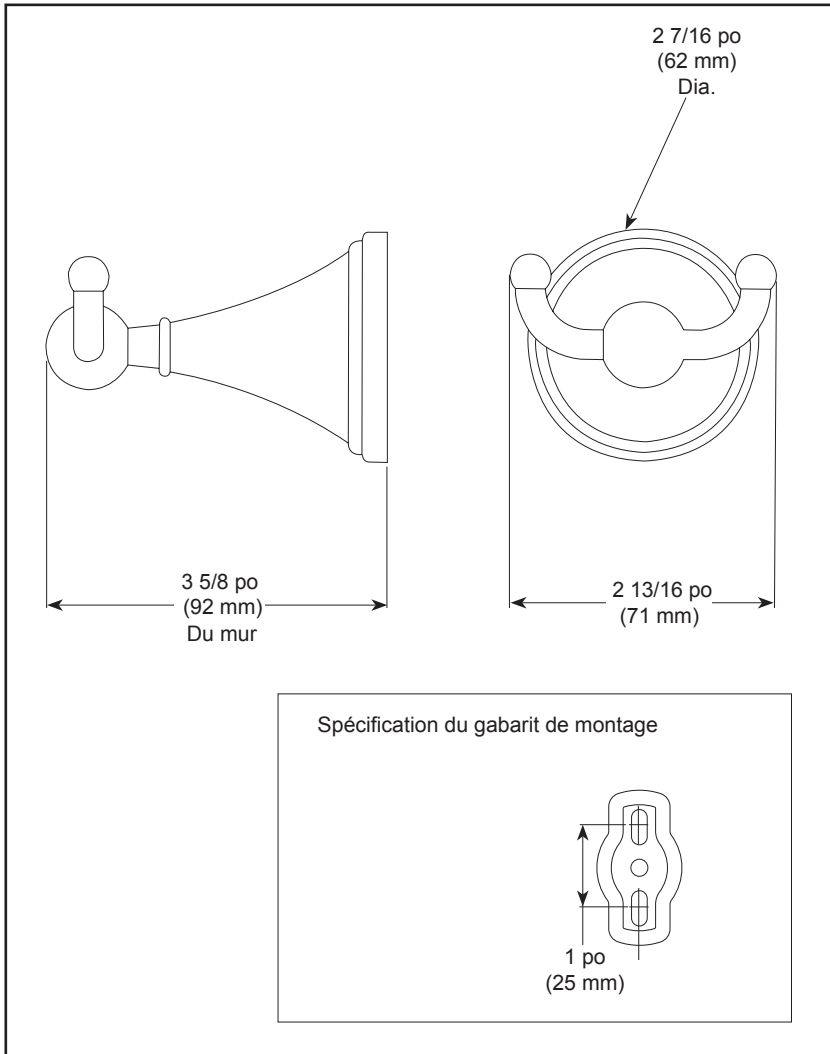

BRIZO^{MD}

ACCESSOIRES

- Série traditionnelle
- Crochet double pour peignoirs

SPÉCIFICATIONS STANDARDS :

- Il est préférable de placer de blocage en bois derrière toutes les surfaces murales. Si le blocage en bois n'est pas disponible, les fixations suivantes sont suggérées : Carrelage/maçonnerie - Ancrages de plastique ou de plomb, Plâtre/cloison sèche - Boulons à bascule.
- Quincaillerie et gabarit d'installation inclus avec le produit.

GARANTIE

- Pièces et finition – Garantie à vie limitée; ou pour les clients commerciaux, 10 ans pour les résidences multifamiliales (appartements et condominiums) et 5 ans pour tout autre usage commercial, dans tous les cas à compter de la date de réception du produit par l'acheteur initial ou son représentant autorisé (installateur, etc.).
- Veuillez consulter fr.brizofaucet.ca pour tous les détails de notre garantie limitée.

▲ Désigner le suffixe de finition approprié

Brizo Kitchen & Bath Company se réserve le droit (1) d'effectuer des changements dans les spécifications et les matériaux, et (2) de modifier ou d'abandonner certains modèles, dans les deux cas sans préavis ni obligation. Les dimensions sont à titre indicatif seulement. Consultez le Livre des prix courants de la gamme complète ou fr.brizofaucet.ca pour la disponibilité des produits et des options.

Brizo Kitchen & Bath Company

55 E. 111th Street, Carmel, Indiana 46280
350 South Edgeware Road, St. Thomas, ON N5P 4L1
© 2026 Brizo Kitchen & Bath Company